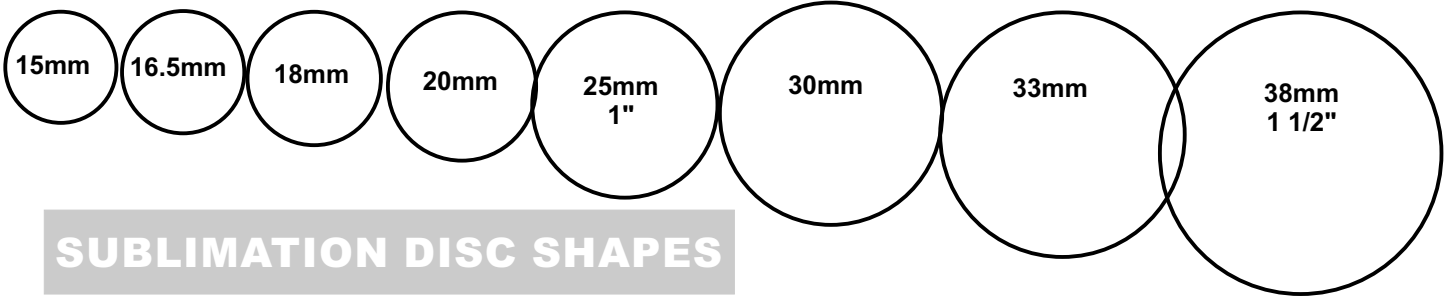

SUBLIMATION DISC SHAPES