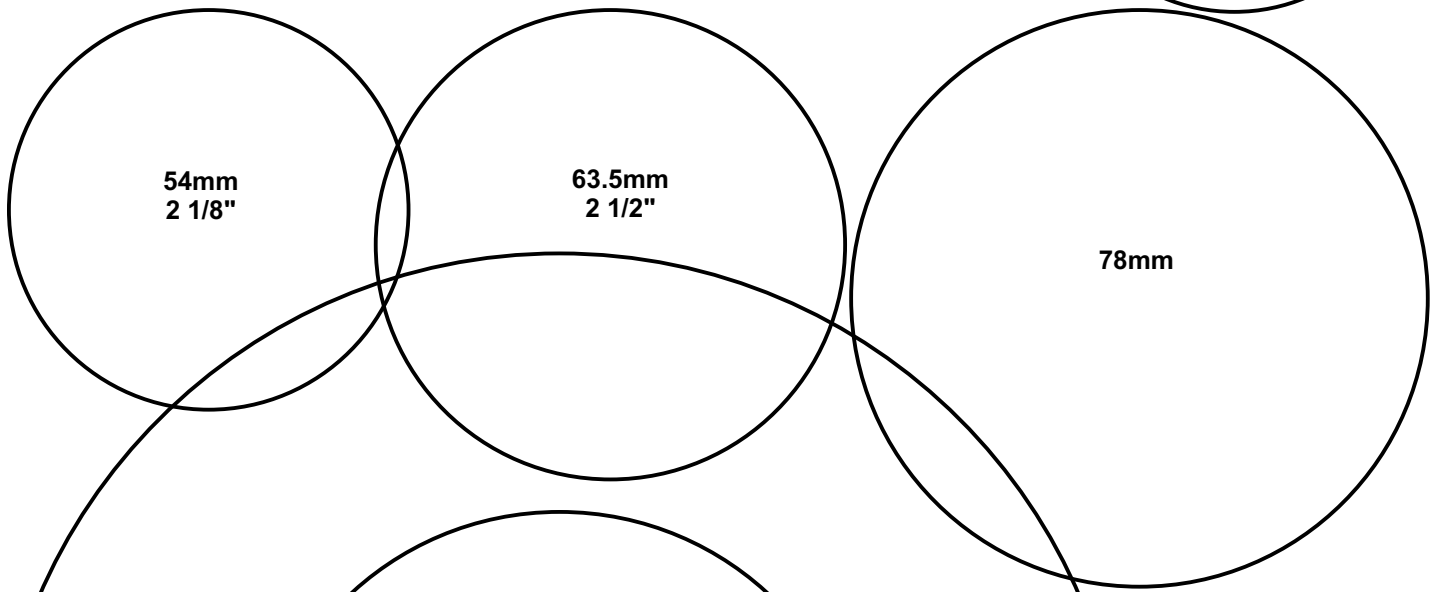

*orders 500 units or more same colour & size less 10%