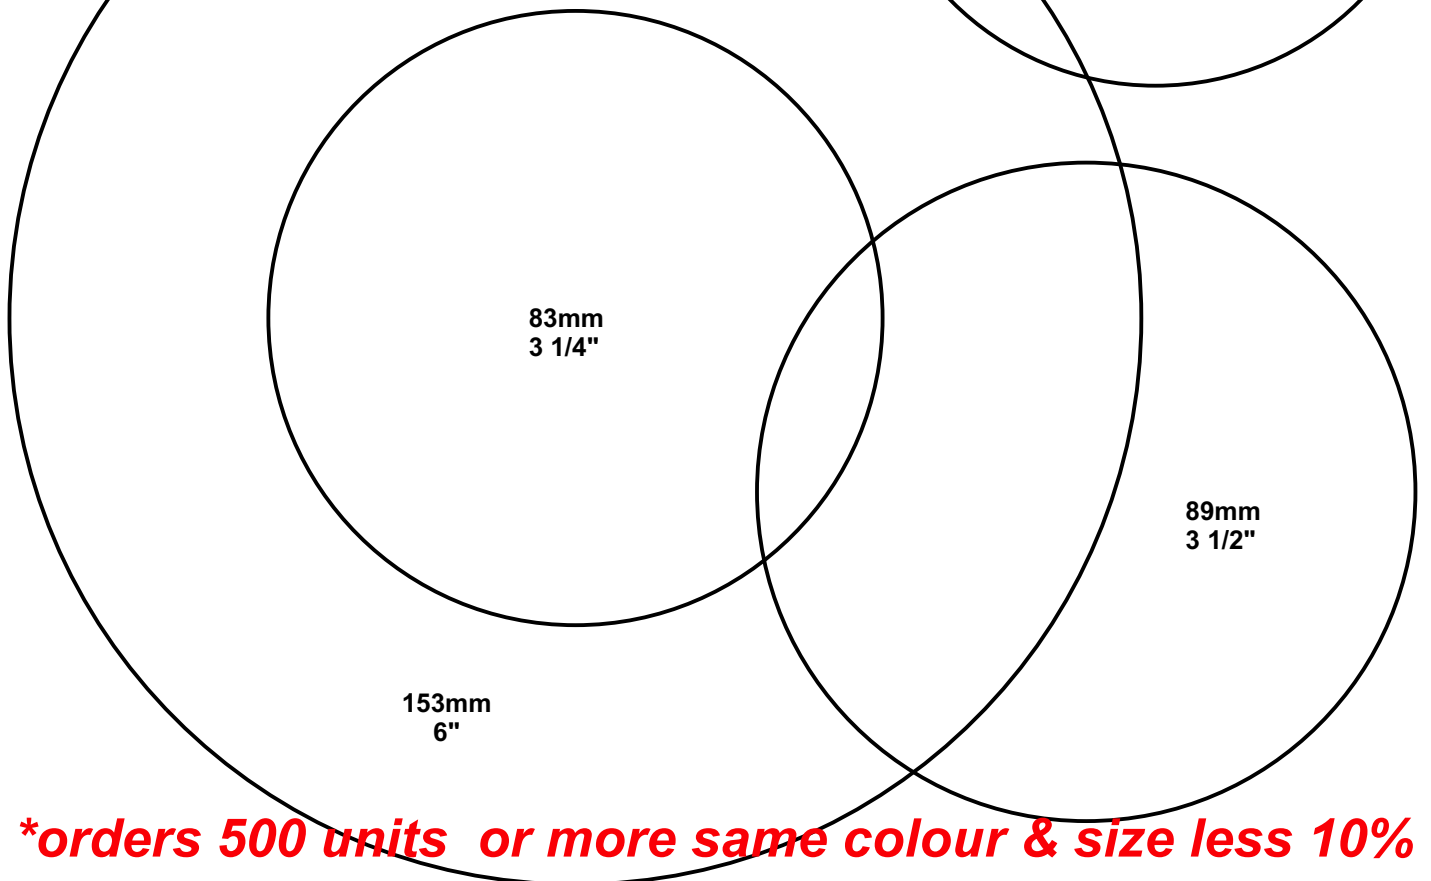

*orders 500 units or more same colour & size less 10%