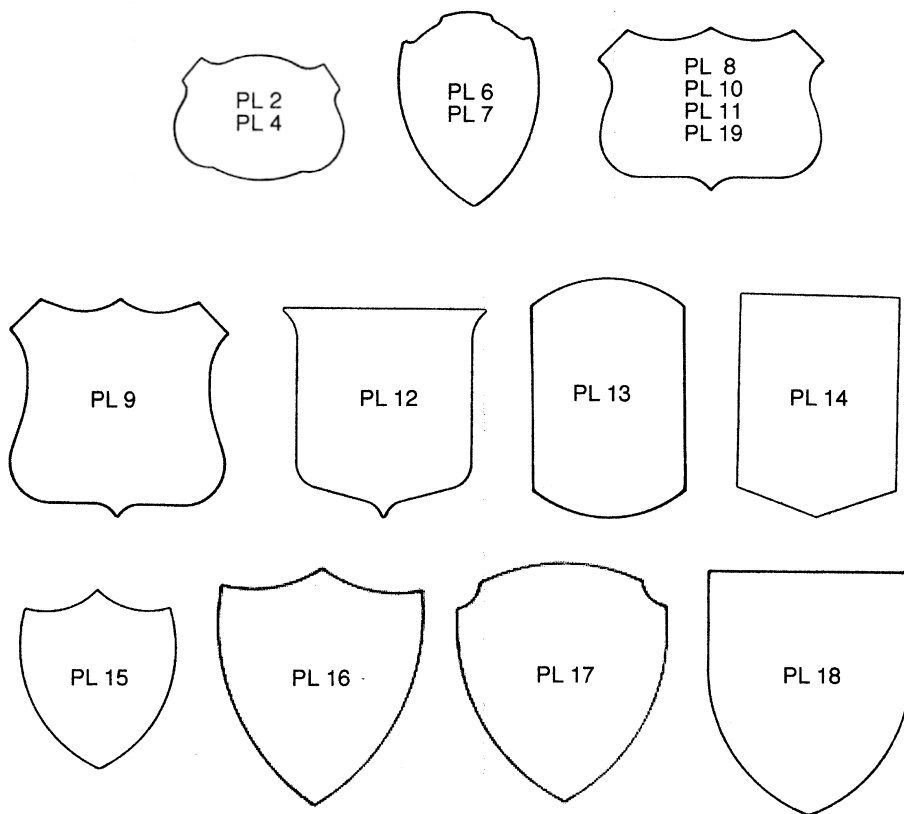

ADDITIONAL SHAPES THAT CAN BE SUPPLIED IN SUBLIMATION METAL BUT NOT STOCKED

CODE	SIZEmm
PL1	97 X 90
PL2	85 X 60
PL3	128 X 122
PL4	70 X 41
PL5	122 X 97
PL6	65 X 46
PL7	83 X 62
PL8	138 X 98
PL9	137 X 135
PL10	87 X 60
PL11	70 X 48
PL12	120 X 120
PL13	152 X 97
PL14	135 X 97
PL15	93 X 83
PL16	144 X 126
PL17	146 X 128
PL18	165 X 137
PL19	112 X 80

SUBLIMATION SHAPES IN WHITE FR PLASTIC

CODE	DESCRIPTION	PRICE/UNIT	
FR002	FR PLASTIC NAME PLATE 76 X 25 X 2.4MM SUBLIMATABLE ONE SIDE	76 X 25mm	$1.20
Fr007	FR PLASTIC NAME PLATE 70 X 30 X 2.4MM SUBLIMATABLE ONE SIDE	70 X 30mm	$1.05
FR003	UNISUB GLOSS WHITE FRP NAME BADGE 65 X 30MM - 2.4MM	65X 30mm	$1.15
Fr006	FR PLASTIC LUGGAGE TAG 44.4 X 88.9 MM SUBLIMATABLE BOTH SIDES WITH SLOT	44.4 x 88.99 mm	$2.85
FR008	FR PLASTIC TAG 101.6 X 2.4MM (4")WITH SLOT SUBLIMATABLE BOTH SIDES	FR PLASTIC 101.6MM TAG WITH SLOT	$3.80